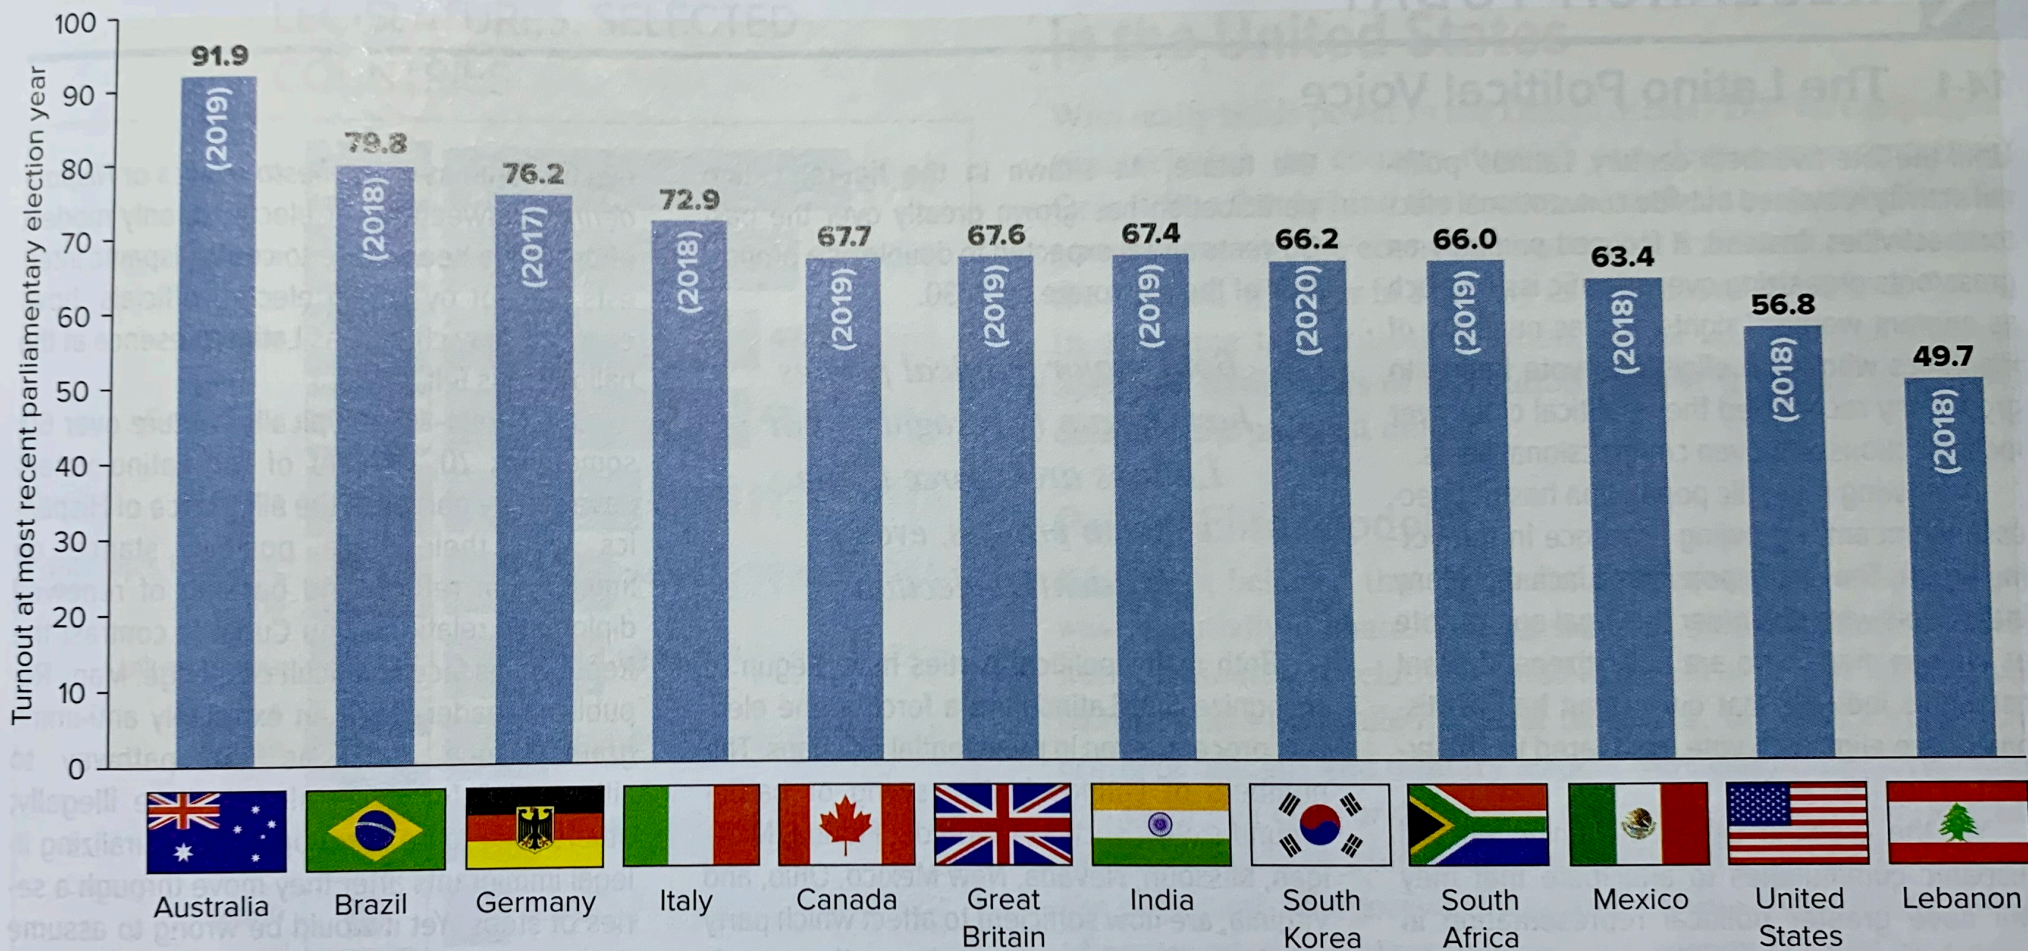

**FIGURE 14-2** VOTER TURNOUT WORLDWIDE

Source: International Institute for Democracy and Electoral Assistance 2020. Flags: admin\_design/Shutterstock